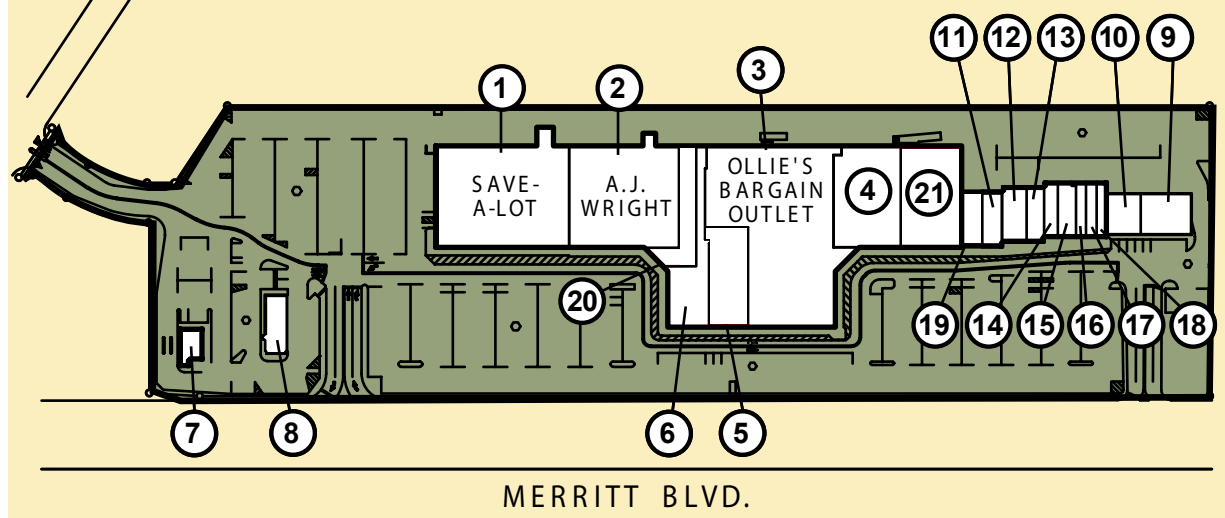

GERMAN HILL RD.

Dundalk, MD
Merritt Boulevard & German Hill Road

Buildings (Sq. Ft.)

• 1	30,913	• 8	2,982	• 15	2,284
• 2	25,051	• 9	4,837	• 16	1,332
• 3	44,060	• 10	3,179	• 17	1,346
• 4	15,107	• 11	2,552	• 18	1,346
• 5	8,929	• 12	3,149	• 19	2,736
• 6	6,328	• 13	2,262	• 20	7,447
• 7	1,700	• 14	1,749	• 21	14,072

Total Retail Sq. Ft.
183,361

Parking Spaces
945 Cars